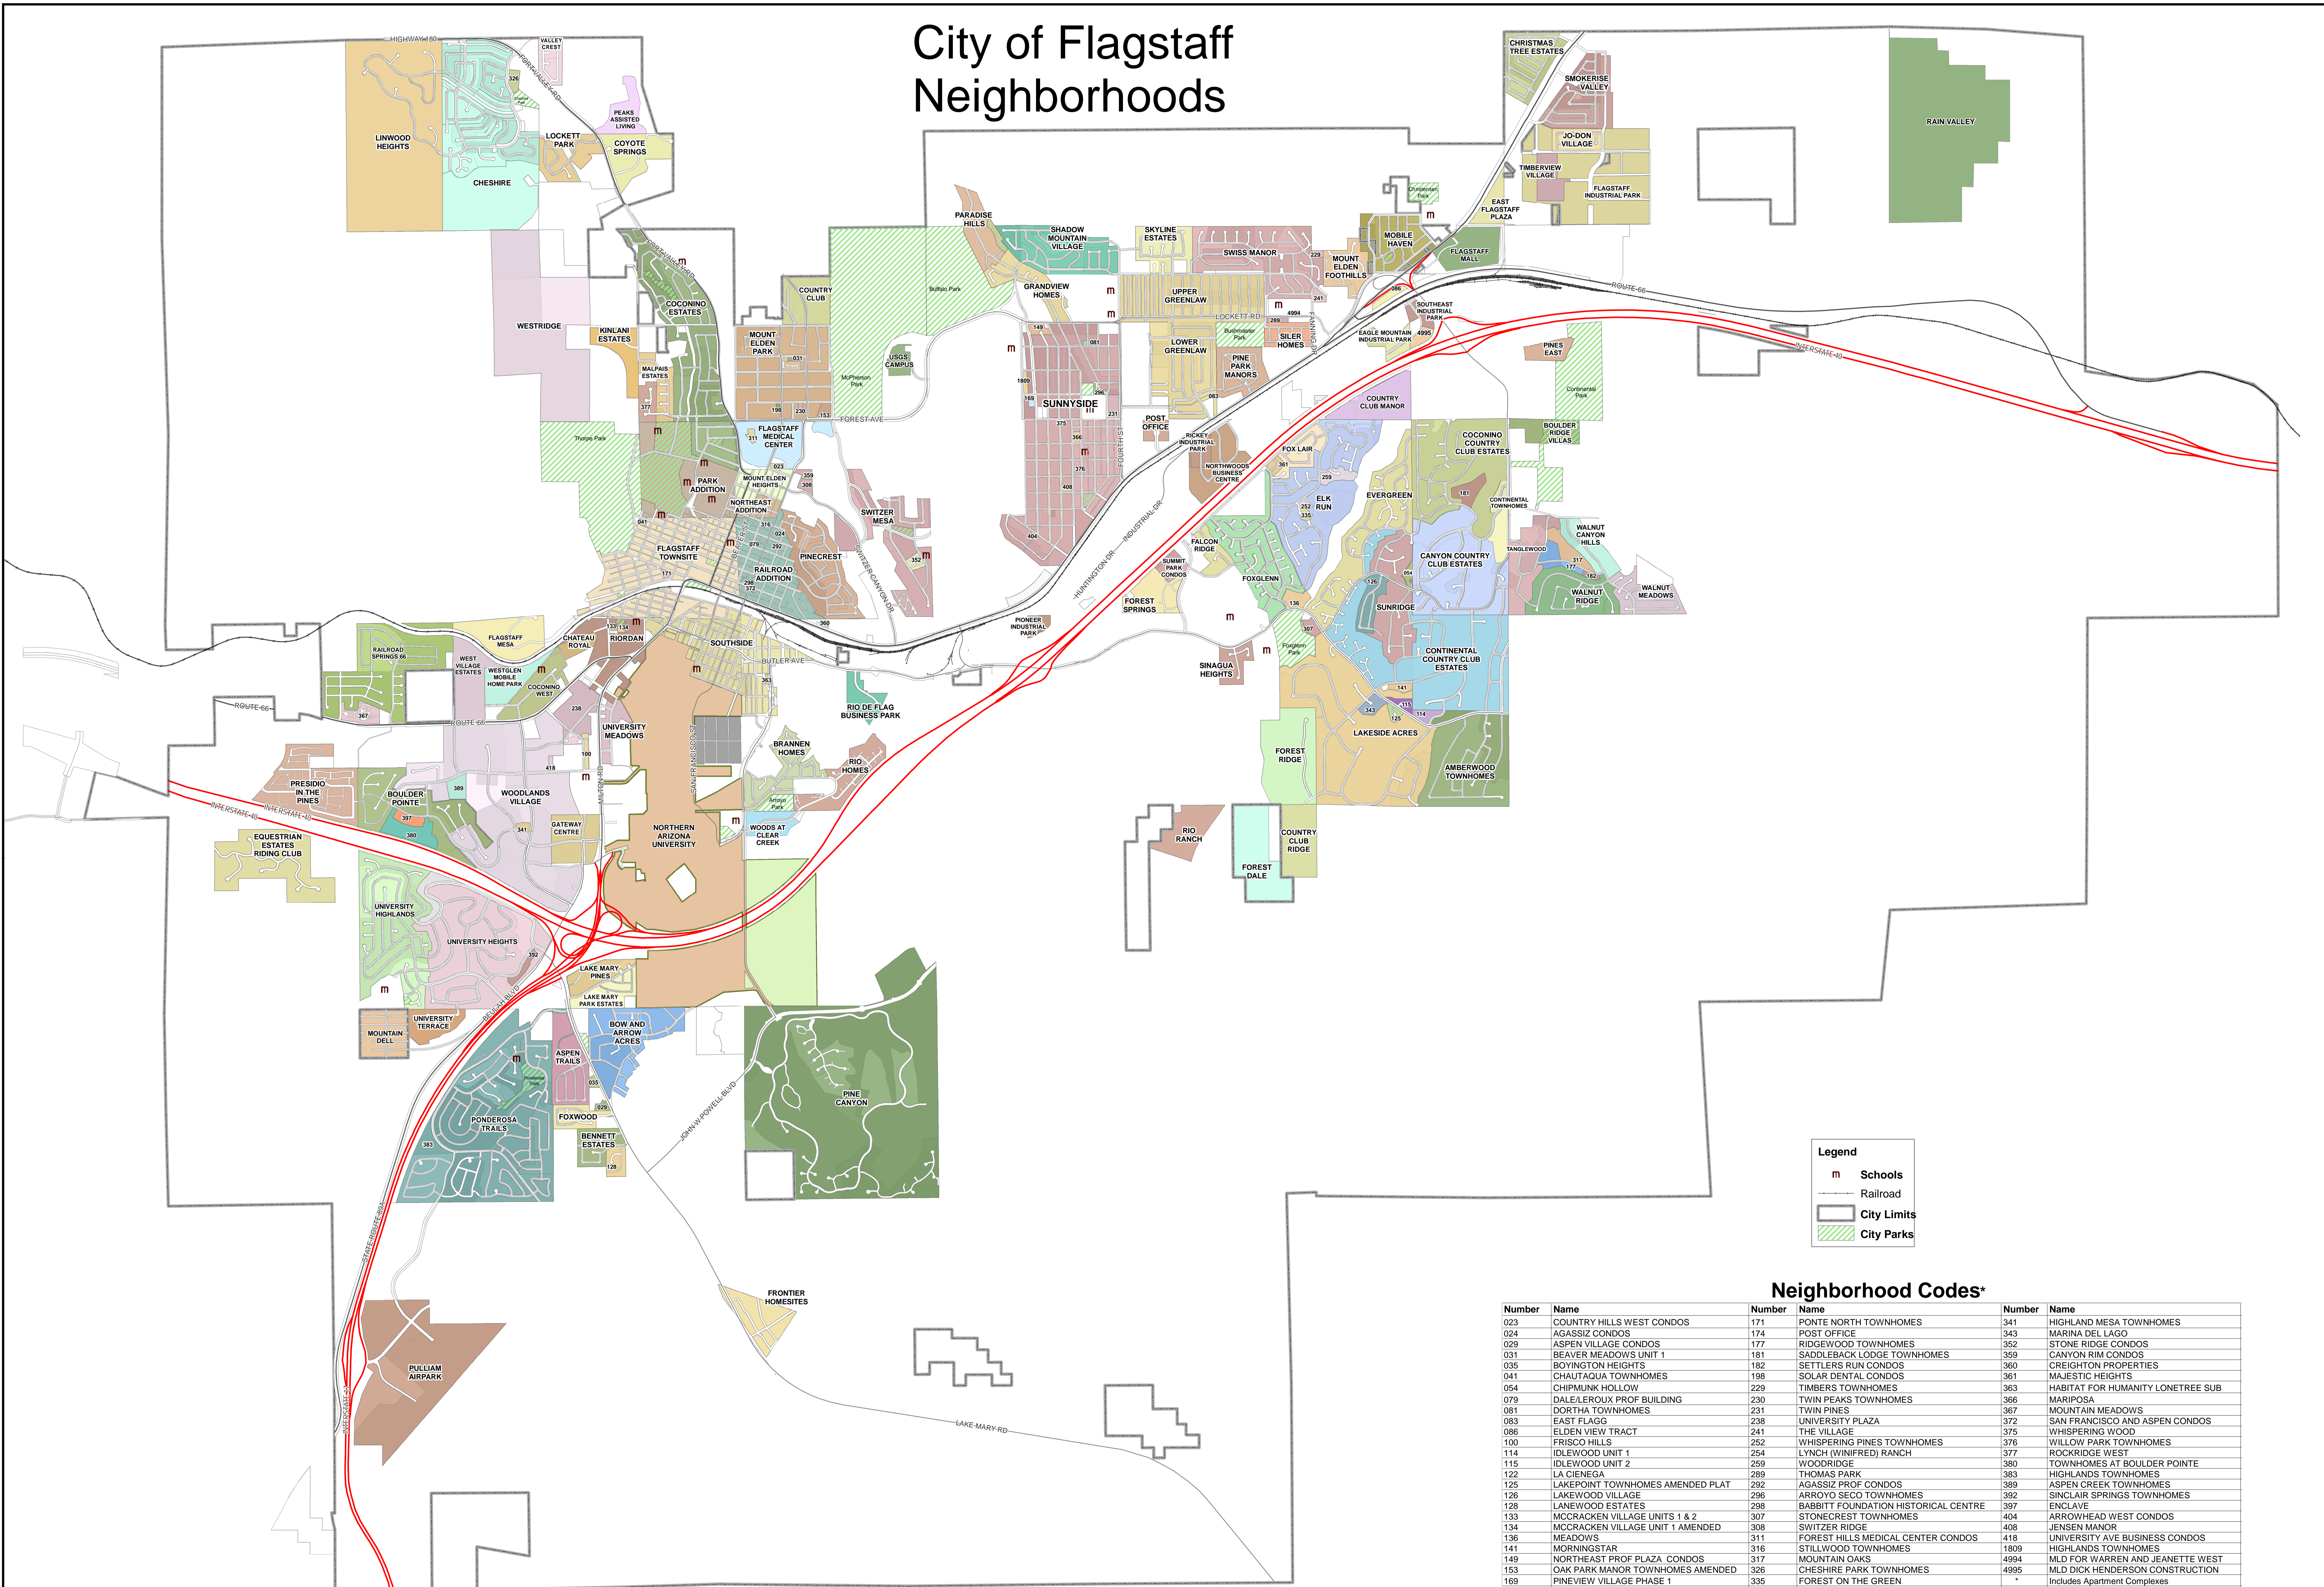

City of Flagstaff Neighborhoods

Legend

- m Schools
- Railroad
- City Limits
- ▨ City Parks

Neighborhood Codes*

Number	Name	Number	Name	Number	Name
023	COUNTRY HILLS WEST CONDOS	171	PONTE NORTH TOWNHOMES	341	HIGHLAND MESA TOWNHOMES
024	AGASSIZ CONDOS	174	POST OFFICE	343	MARINA DEL LAGO
029	ASPEN VILLAGE CONDOS	177	RIDGEWOOD TOWNHOMES	352	STONE RIDGE CONDOS
031	BEAVER MEADOWS UNIT 1	181	SADDLEBACK LODGE TOWNHOMES	359	CANYON RIM CONDOS
035	BOYINGTON HEIGHTS	182	SETTLERS RUN CONDOS	360	CREIGHTON PROPERTIES
041	CHAUTAGUA TOWNHOMES	198	SOLAR DENTAL CONDOS	361	MAJESTIC HEIGHTS
054	CHIPMUNK HOLLOW	229	TIMBERS TOWNHOMES	363	HABITAT FOR HUMANITY LONETREE SUB
079	DALE/LEROUX PROF BUILDING	230	TWIN PEAKS TOWNHOMES	366	MARIPOSA
081	DORTHA TOWNHOMES	231	TWIN PINES	367	MOUNTAIN MEADOWS
083	EAST FLAGG	238	UNIVERSITY PLAZA	372	SAN FRANCISCO AND ASPEN CONDOS
086	ELDEN VIEW TRACT	241	THE VILLAGE	375	WHISPERING WOOD
100	FRISCO HILLS	252	WHISPERING PINES TOWNHOMES	376	WILLOW PARK TOWNHOMES
114	IDLEWOOD UNIT 1	254	LYNCH (WINIFRED) RANCH	377	ROCKRIDGE WEST
115	IDLEWOOD UNIT 2	259	WOODRIDGE	380	TOWNHOMES AT BOULDER POINTE
122	LA CIENEGA	289	THOMAS PARK	383	HIGHLANDS TOWNHOMES
125	LAKEPOINT TOWNHOMES AMENDED PLAT	292	AGASSIZ PROF CONDOS	389	ASPEN CREEK TOWNHOMES
126	LAKEWOOD VILLAGE	296	ARROYO SECO TOWNHOMES	392	SINCLAIR SPRINGS TOWNHOMES
128	LANEWOOD ESTATES	298	BABBITT FOUNDATION HISTORICAL CENTRE	397	ENCLAVE
133	MCCRACKEN VILLAGE UNITS 1 & 2	307	STONECREST TOWNHOMES	404	ARROWHEAD WEST CONDOS
134	MCCRACKEN VILLAGE UNIT 1 AMENDED	308	SWITZER RIDGE	408	JENSEN MANOR
136	MEADOWS	311	FOREST HILLS MEDICAL CENTER CONDOS	418	UNIVERSITY AVE BUSINESS CONDOS
141	MORNINGSTAR	316	STILLWOOD TOWNHOMES	1809	HIGHLANDS TOWNHOMES
148	NORTHEAST PROF PLAZA CONDOS	317	MOUNTAIN OAKS	4994	MLD FOR WARREN AND JEANETTE WEST
153	OAK PARK MANOR TOWNHOMES AMENDED	326	CHESHIRE PARK TOWNHOMES	4995	MLD DICK HENDERSON CONSTRUCTION
169	PINEVIEW VILLAGE PHASE 1	335	FOREST ON THE GREEN	*	Includes Apartment Complexes

Map Scale: 1 Inch = 1500 Feet ©

Projection: Arizona Central State Plane Feet
Datum: North American Datum 1983
2006